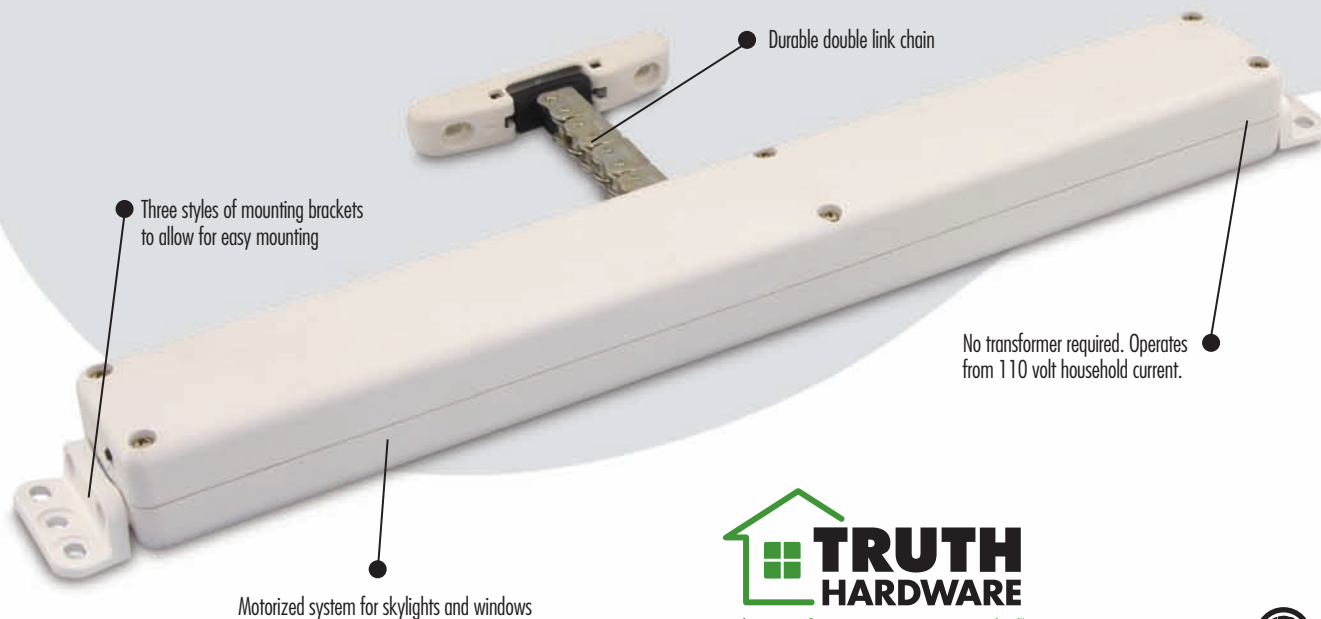

Warranty: Protected under the terms of the Truth Warranty for Window & Door Manufacturers and Authorized Distributors. Refer to Truth's Terms and Conditions for further details.

For more information visit www.truth.com or call 1-800-866-7884.