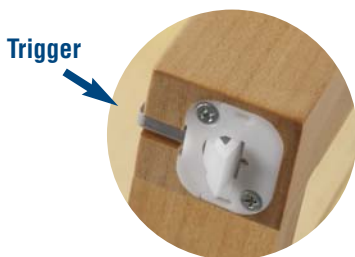

Setting The Standard With Simplicity And Style.

Fusion™ System

The Superior Choice In Double-Hung Window Hardware.

*Truth Hardware
brings you the most
innovative and
versatile combination
lock and tilt latch
available today!*

The Fusion™ System from Truth Hardware has moved double-hung window hardware from ordinary to exceptional! Innovative yet intuitive, the Fusion System allows the tilt latches to be hidden in the check rail and actuated by a single lock/tilt latch mechanism - if your application requires more than one lock, the Fusion System can handle that too! Your customers will love the low-profile push-on cover, not only for its style, but also for the ease it provides in painting or staining their window.

When sash is pushed back to the closed position-the trigger will activate the tilt latches

Tilt latches extended

From the number one name in window hardware innovation, for more information visit www.truth.com or call **1-800-866-7884**.