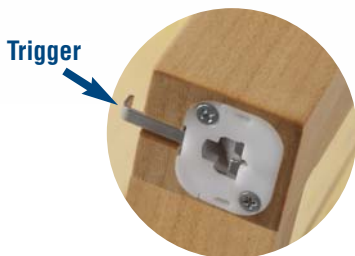

Setting The Standard With Simplicity And Style.

Fusion™ System

The Superior Choice In Double-Hung Window Hardware.

*Truth Hardware
brings you the most
innovative and
versatile combination
lock and tilt latch
available today!*

The Fusion™ System from Truth Hardware has moved double-hung window hardware from ordinary to exceptional! Innovative yet intuitive, the Fusion System allows the tilt latches to be hidden in the check rail and actuated by a single lock/tilt latch mechanism - if your application requires more than one lock, the Fusion System can handle that too! Your customers will love the low-profile push-on cover, not only for its style, but also for the ease it provides in painting or staining their window.

When sash is pushed back to the closed position-the trigger will activate the tilt latches

Tilt latches extended

From the number one name in window hardware innovation, for more information visit www.truth.com or call **1-800-866-7884**.